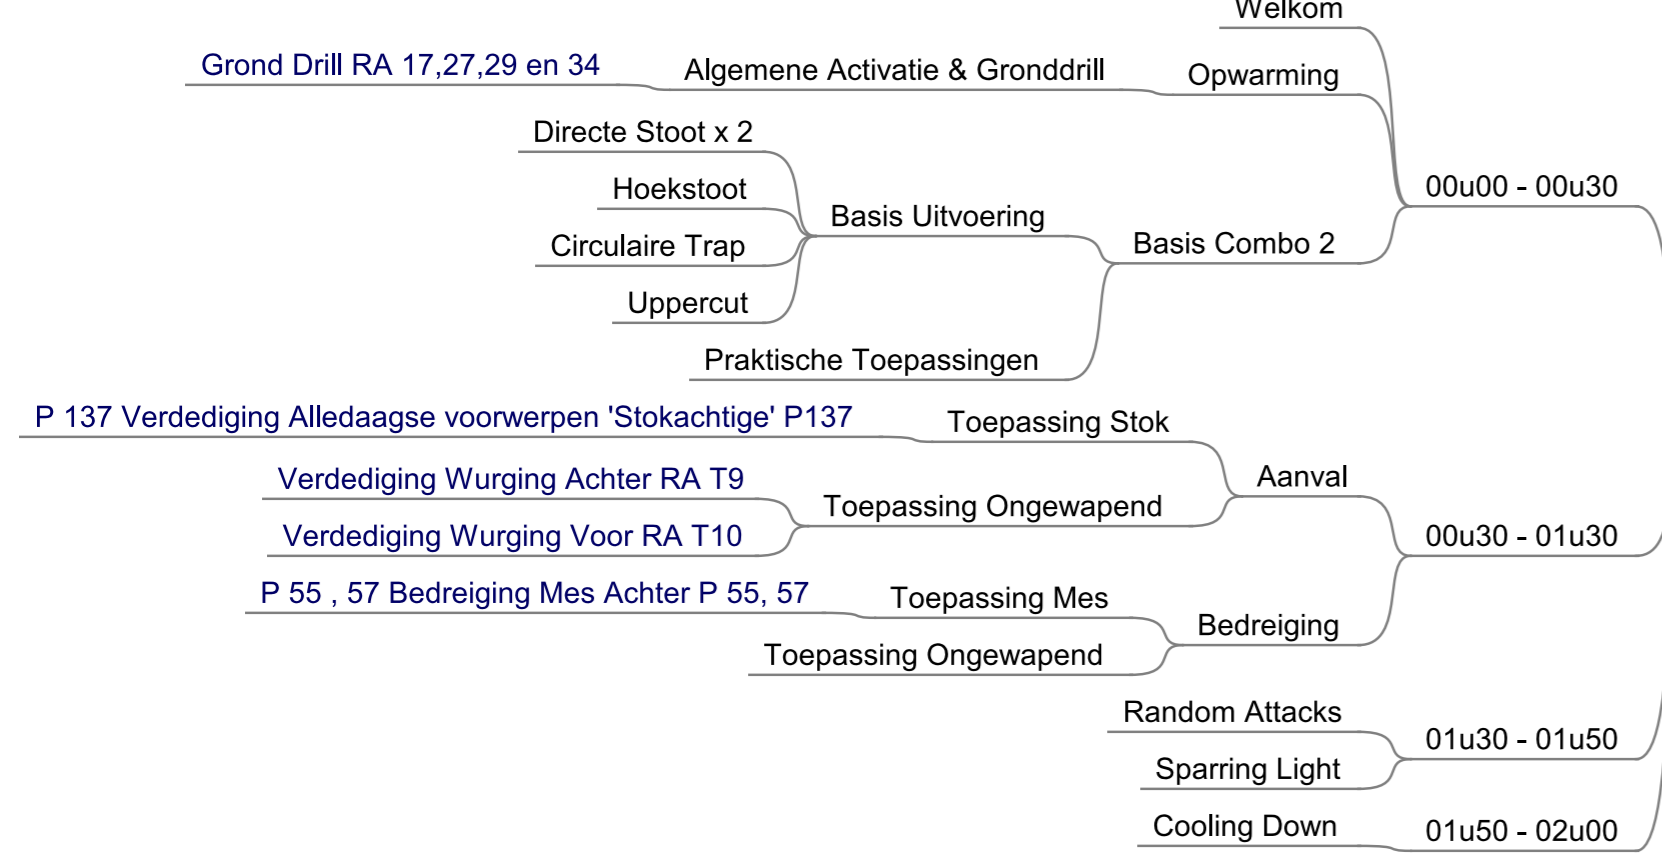

KRAV MAGA CYCLUS 2

Week 1

Week 2

Week 3

Week 4

Week 5

Week 6