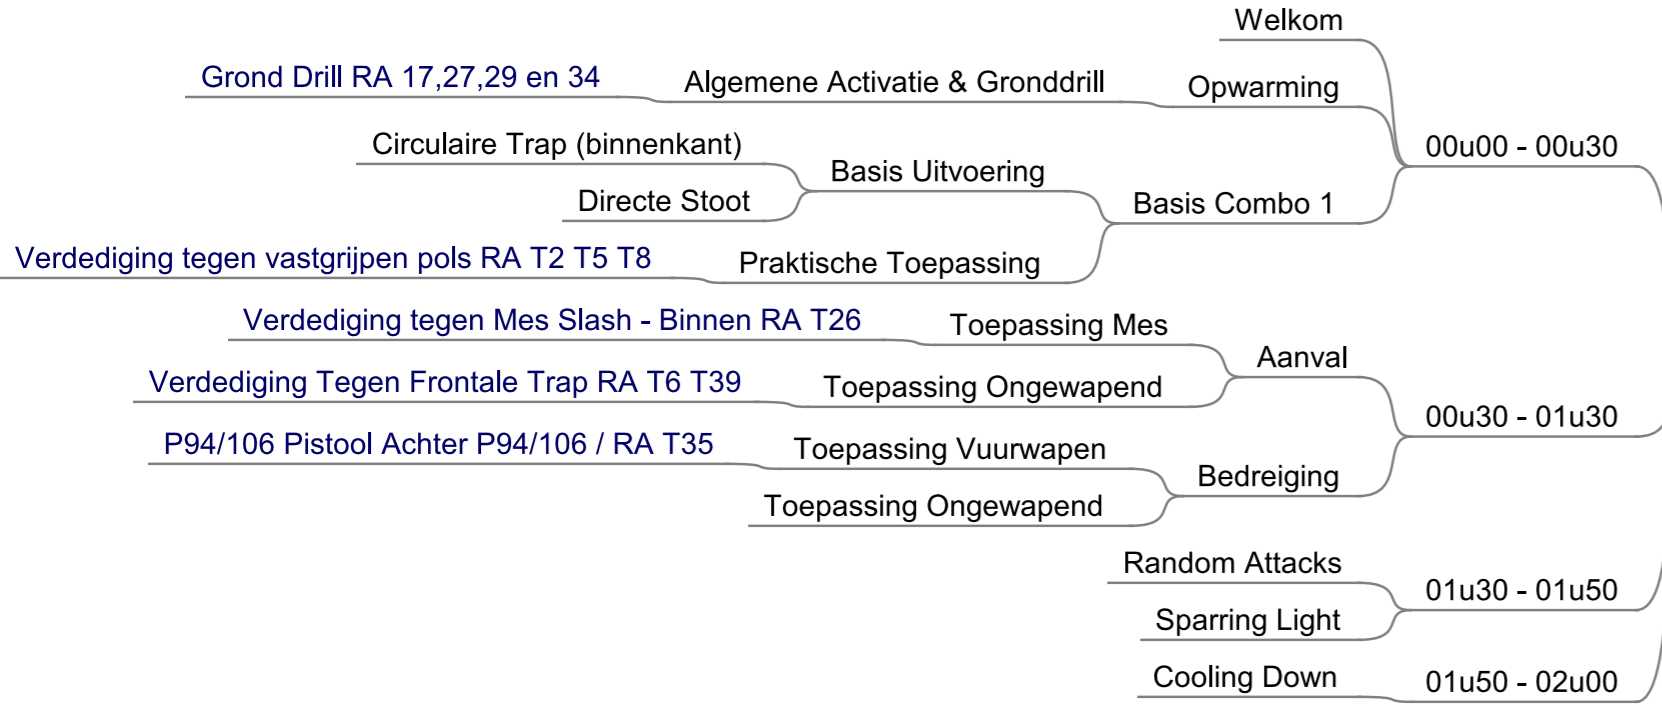

KRAV MAGA CYCLUS 2

Week 1

Week 2

Week 3

Week 4

Week 5

Week 6